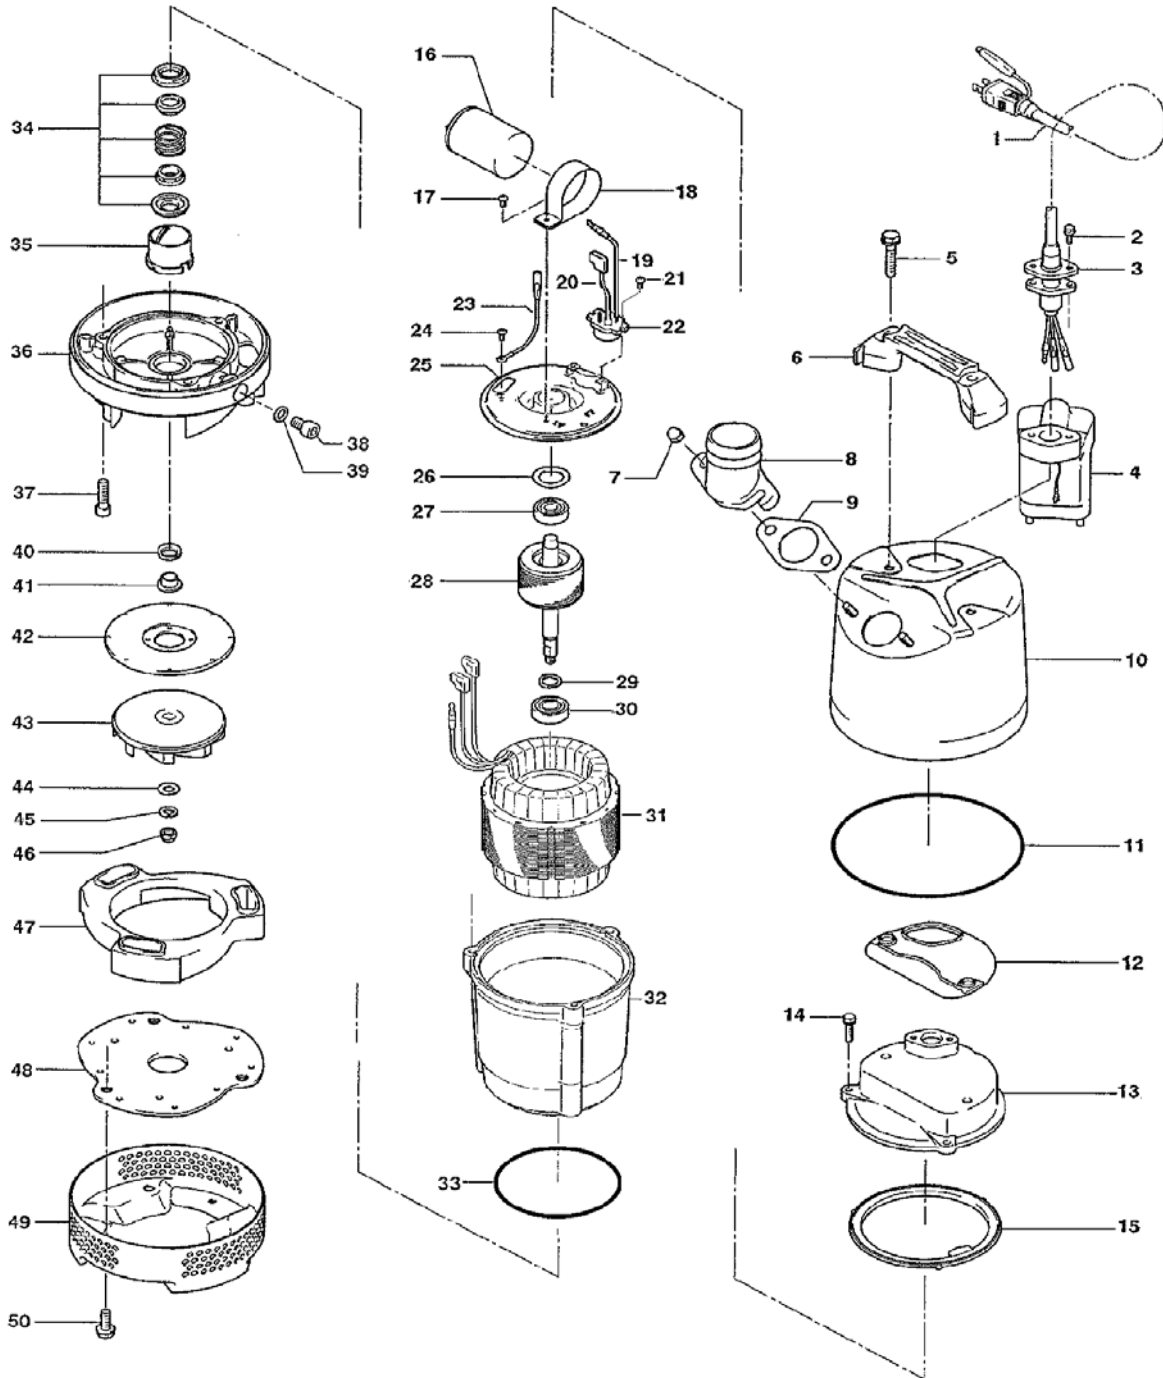

PARTS LIST		PORTABLE AUTOMATIC DEWATERING PUMP				10/27/2017
ITEM	PART No.	DESCRIPTION	QTY	SIZE	MATERIAL	NOTES

EXPLODED VIEW

LB 800A 52/62

C-01336-1